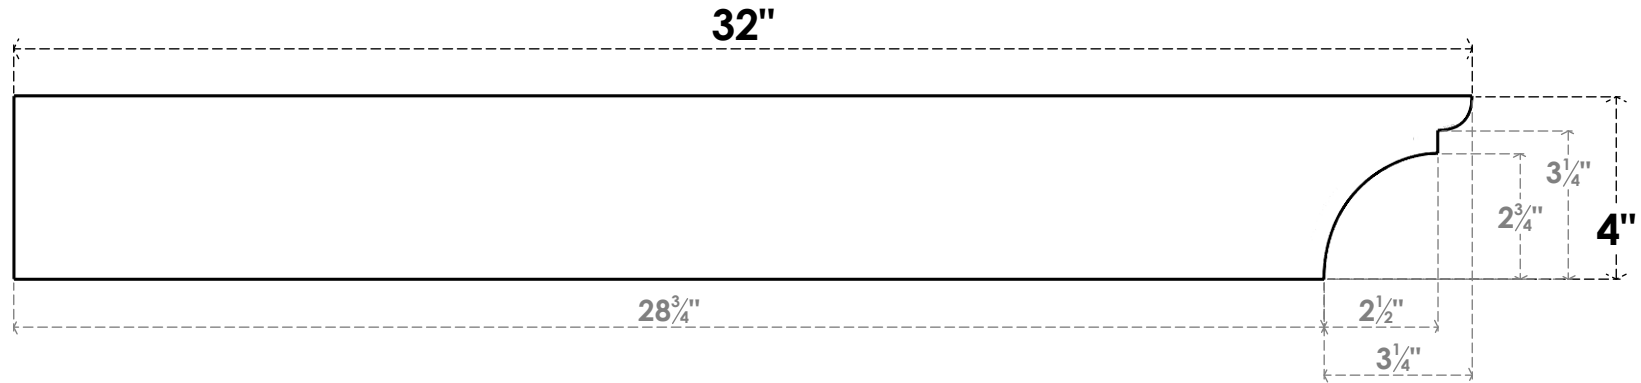

ITEM NUMBER: RFTURO040X04000X32000X004YOR00RCPR

4"W X 4"H X 32"L TIMBERTHANE ROUGH CEDAR YORKTOWN FAUX WOOD OPEN RAFTER TAIL, 4"L END, PRIMED TAN

SIDE PROFILE

FRONT PROFILE

ISOMETRIC

GENERATED DATE : 03/02/2023