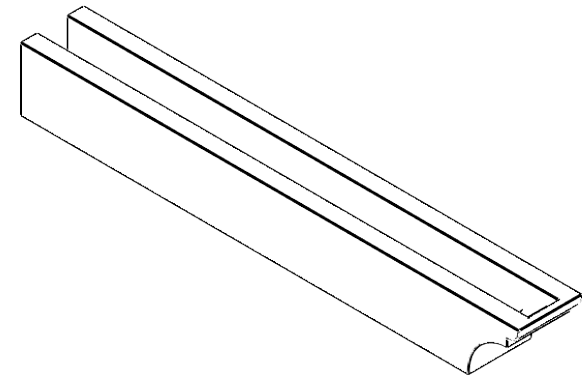

ITEM NUMBER: RFTURO040X04000X32000X004YOR00RCPR

4"W X 4"H X 32"L TIMBERTHANE ROUGH CEDAR YORKTOWN FAUX WOOD OPEN RAFTER TAIL, 4"L END, PRIMED TAN

SIDE PROFILE

FRONT PROFILE

ISOMETRIC

GENERATED DATE : 03/02/2023