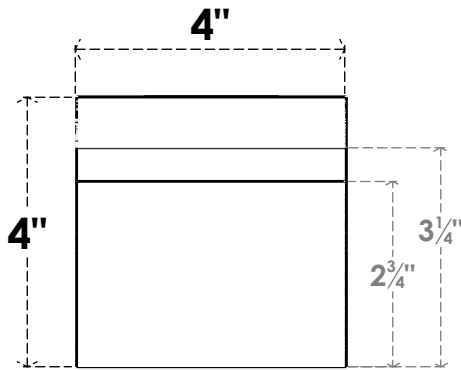

ITEM NUMBER: RFTURO040X04000X32000X004YOR00RCPR

4"W X 4"H X 32"L TIMBERTHANE ROUGH CEDAR YORKTOWN FAUX WOOD OPEN RAFTER TAIL, 4"L END, PRIMED TAN

SIDE PROFILE

FRONT PROFILE

ISOMETRIC

GENERATED DATE : 03/02/2023